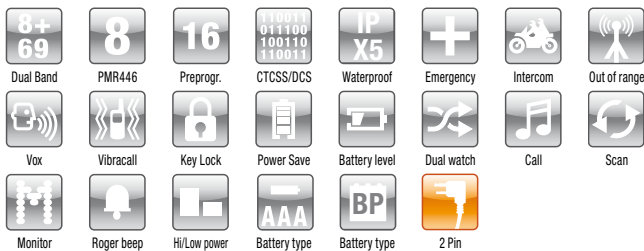

NEW MIDLAND G8

Rugged, compact,
with new "Emergency" function
Waterproof IPX5

VERSION:

Midland G8: Dual Band PMR446/LPD

Midland G8E: PMR446

COLOR:

Metal Grey/Black

CHANNELS

Dual Band: PMR446 8+16 pre-programmed/LPD 69

PMR446: 8+16 pre-programmed

Tones: 38 CTCSS + 104 DCS

New "Emergency" function: just press the "Emergency" button to transmit an emergency call and talk to all the G8 radios in range, even on different channels.

New Out of range function: just press a button to send a request and check if there are other radios in range.

New "VOX TalkBack" function: Even if the radio is still transmitting on VOX (Voice Activated Transmission), you can talk back.

MAIN FEATURES

- › **Water proof: IPX5**
- › Emergency call
- › INTERCOM
- › VIBRAcall
- › Keypad lock
- › Auto power save: automatic battery saving circuit
- › Battery low indicator
- › VOX adjustable on 3 levels, with "TalkBack"
- › Dual Watch
- › CALL with 5 selectable tones
- › SCAN
- › Monitor
- › Out of Range
- › Roger Beep
- › High/Low Power
- › LCD Display with backlit
- › **Operates with:** Battery pack or 4 batteries AAA
- › **Audio accessory jack:** 2 Pin
- › Compatible wall charger: **MW 904**